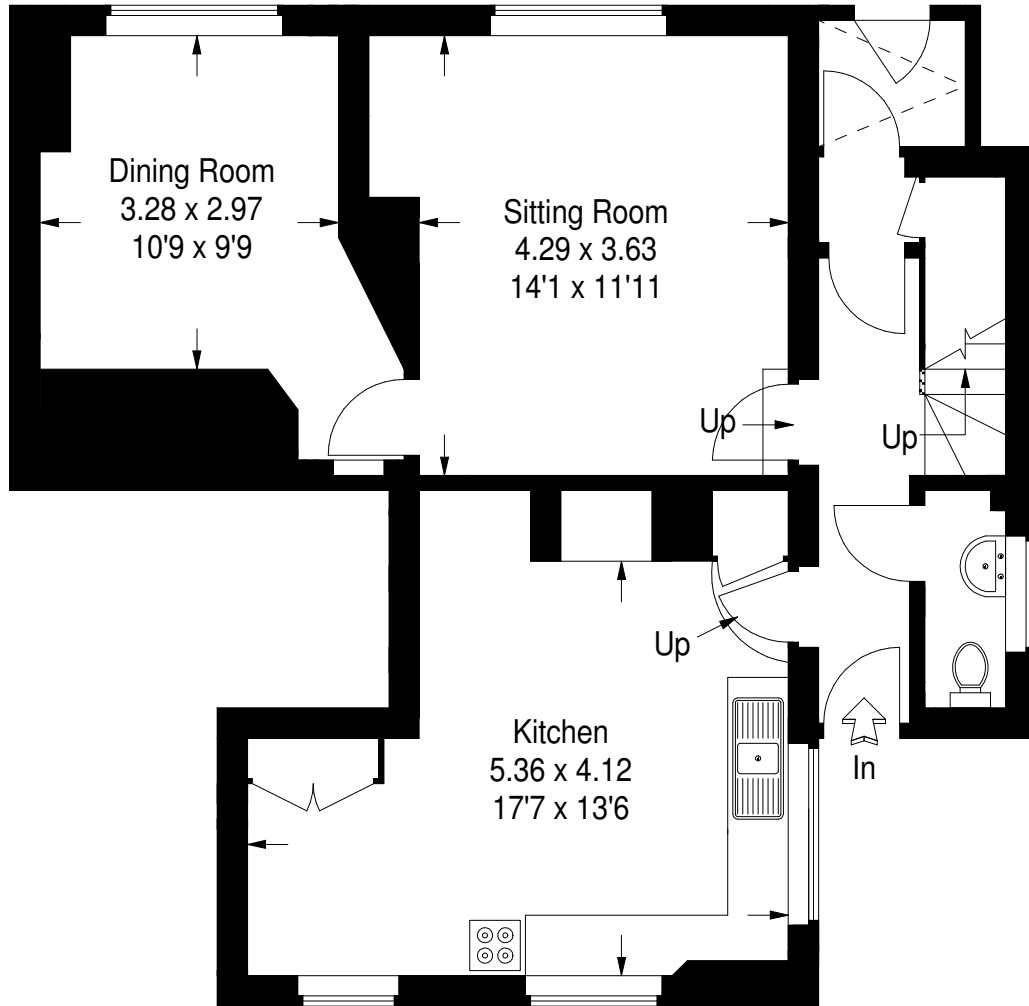

Smithy (Forge Cottage)

Approximate Gross Internal Area
119 sq m / 1281 sq ft

Ground Floor

First Floor

FLOORPLANZ © 2013 0845 6344080 Ref 109713

This plan is for layout guidance only. Not drawn to scale unless stated. Windows & door openings are approximate. Whilst every care is taken in the preparation of this plan, please check all dimensions, shapes & compass bearings before making any decisions reliant upon them.