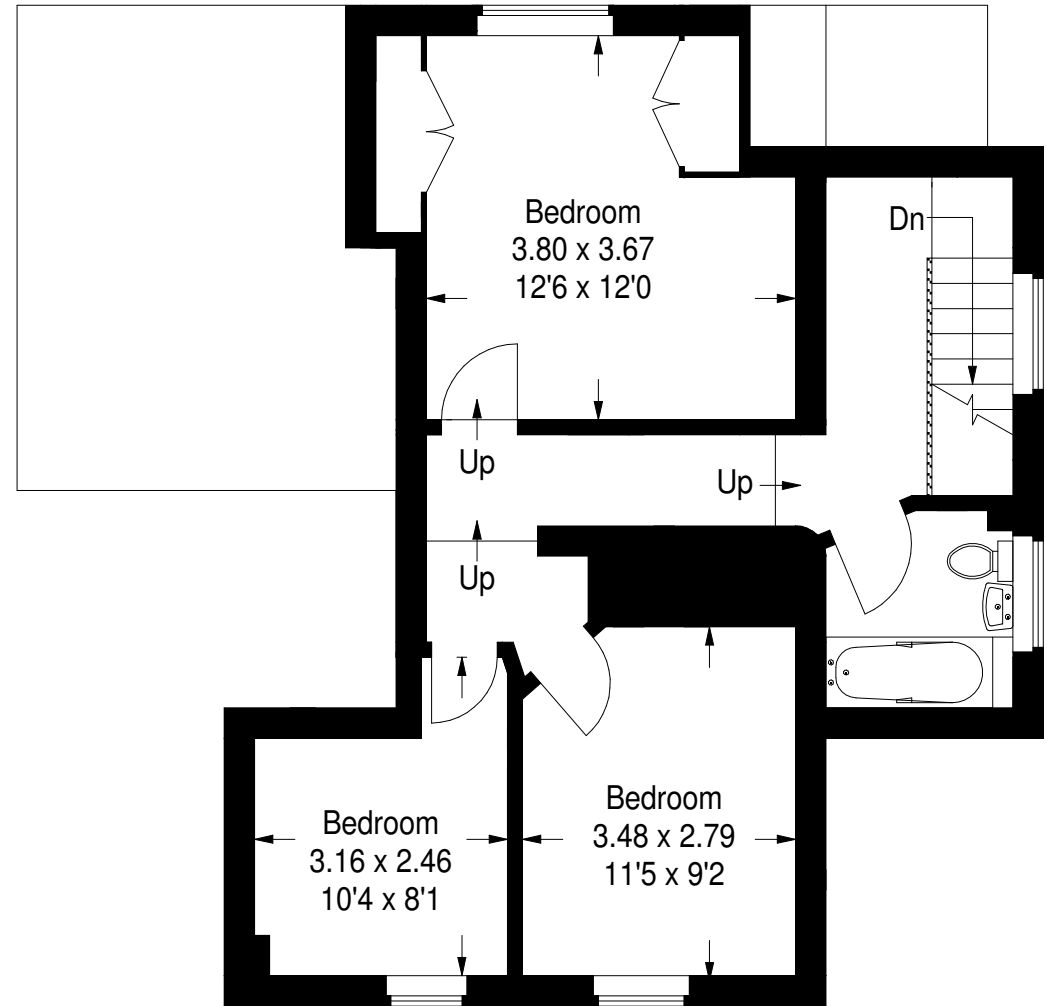

Smithy (Forge Cottage)

Approximate Gross Internal Area
119 sq m / 1281 sq ft

Ground Floor

First Floor

FLOORPLANZ © 2013 0845 6344080 Ref 109713

This plan is for layout guidance only. Not drawn to scale unless stated. Windows & door openings are approximate. Whilst every care is taken in the preparation of this plan, please check all dimensions, shapes & compass bearings before making any decisions reliant upon them.