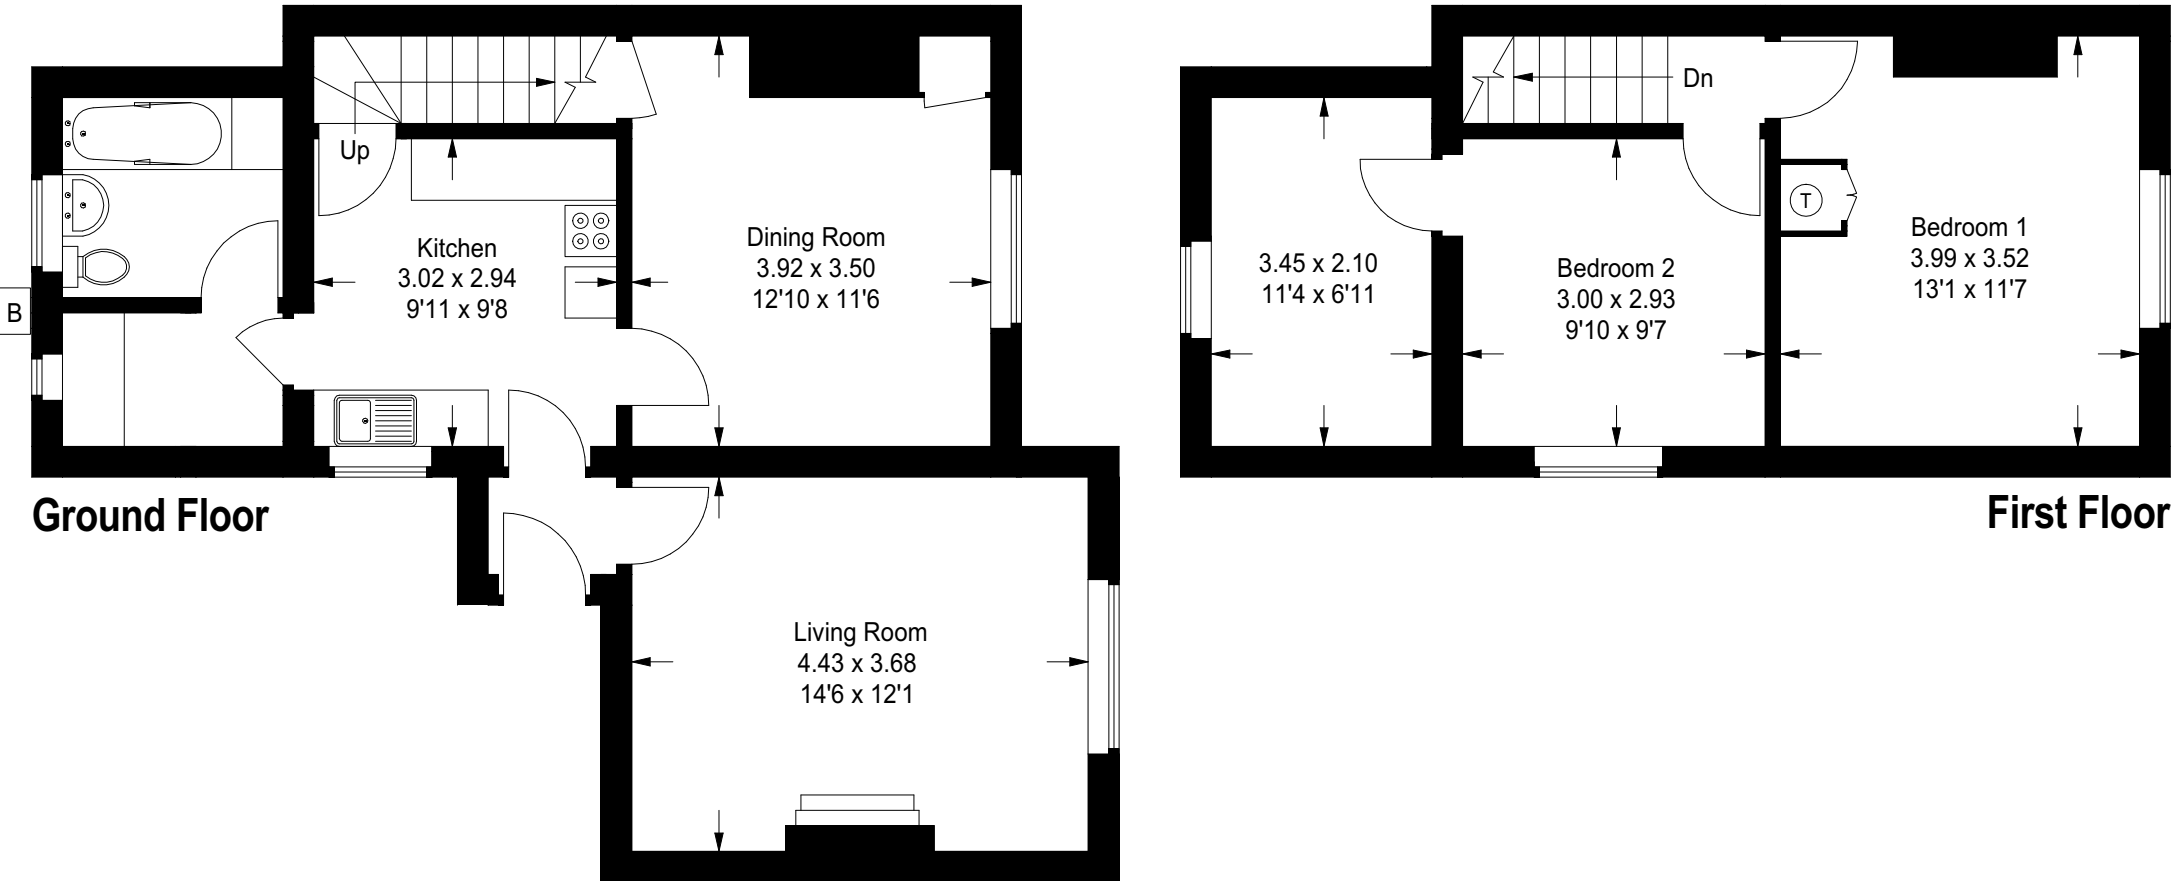

1 Pygthle Cottages

Approximate Gross Internal Area = 91 sq m / 979 sq ft

FLOORPLANZ © 2013 0845 6344080 Ref 112036

This plan is for layout guidance only. Not drawn to scale unless stated. Windows & door openings are approximate. Whilst every care is taken in the preparation of this plan, please check all dimensions, shapes & compass bearings before making any decisions reliant upon them.