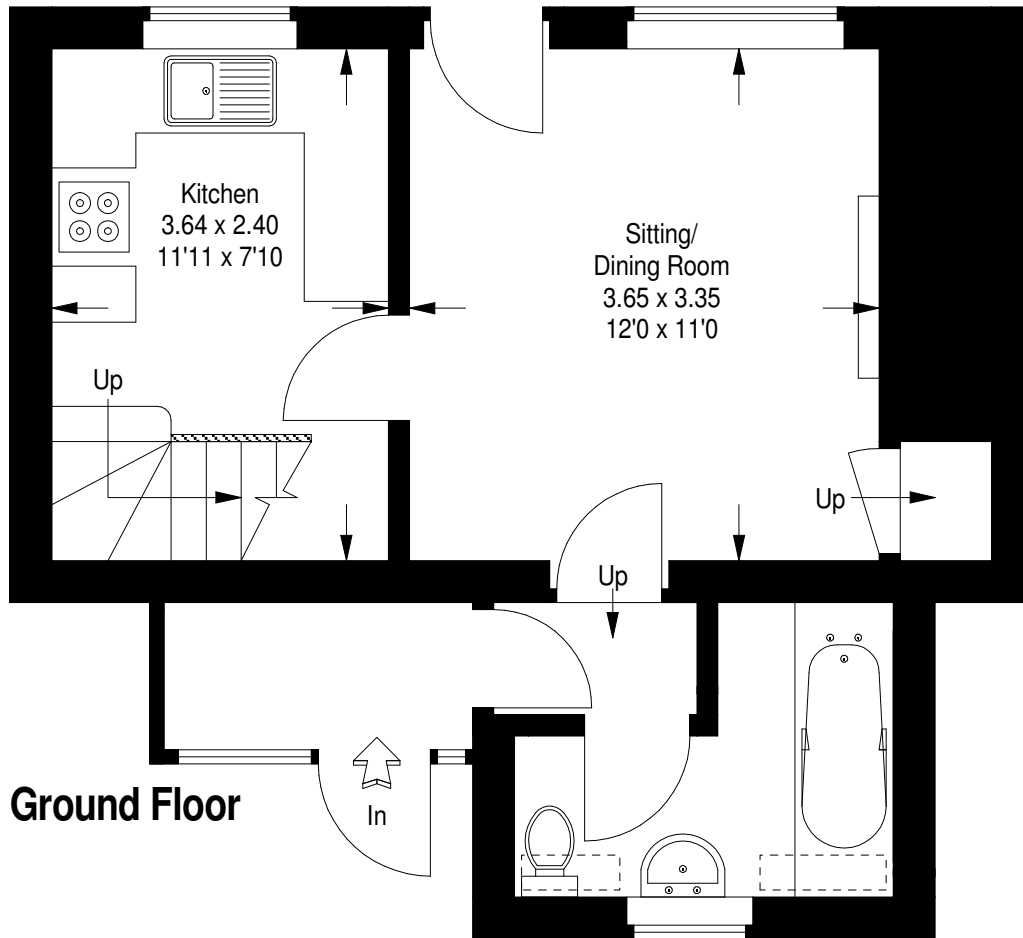

Frilsham Common Cottage

Approximate Gross Internal Area
59 sq m / 635 sq ft

Ground Floor

First Floor

FLOORPLANZ © 2013 0845 6344080 Ref 111543

This plan is for layout guidance only. Not drawn to scale unless stated. Windows & door openings are approximate. Whilst every care is taken in the preparation of this plan, please check all dimensions, shapes & compass bearings before making any decisions reliant upon them.