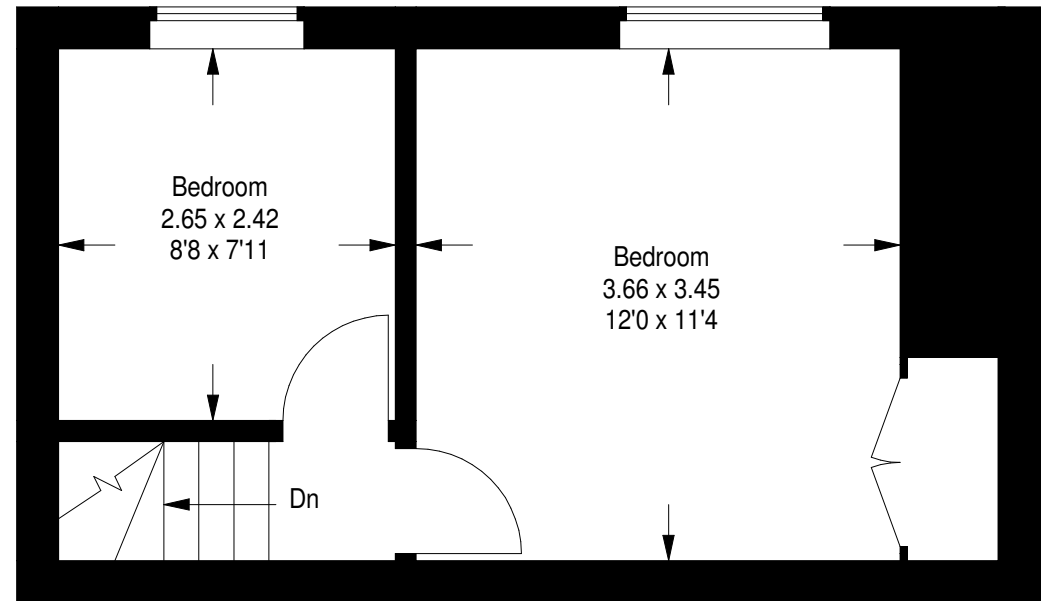

Frilsham Common Cottage

Approximate Gross Internal Area
59 sq m / 635 sq ft

Ground Floor

First Floor

FLOORPLANZ © 2013 0845 6344080 Ref 111543

This plan is for layout guidance only. Not drawn to scale unless stated. Windows & door openings are approximate. Whilst every care is taken in the preparation of this plan, please check all dimensions, shapes & compass bearings before making any decisions reliant upon them.